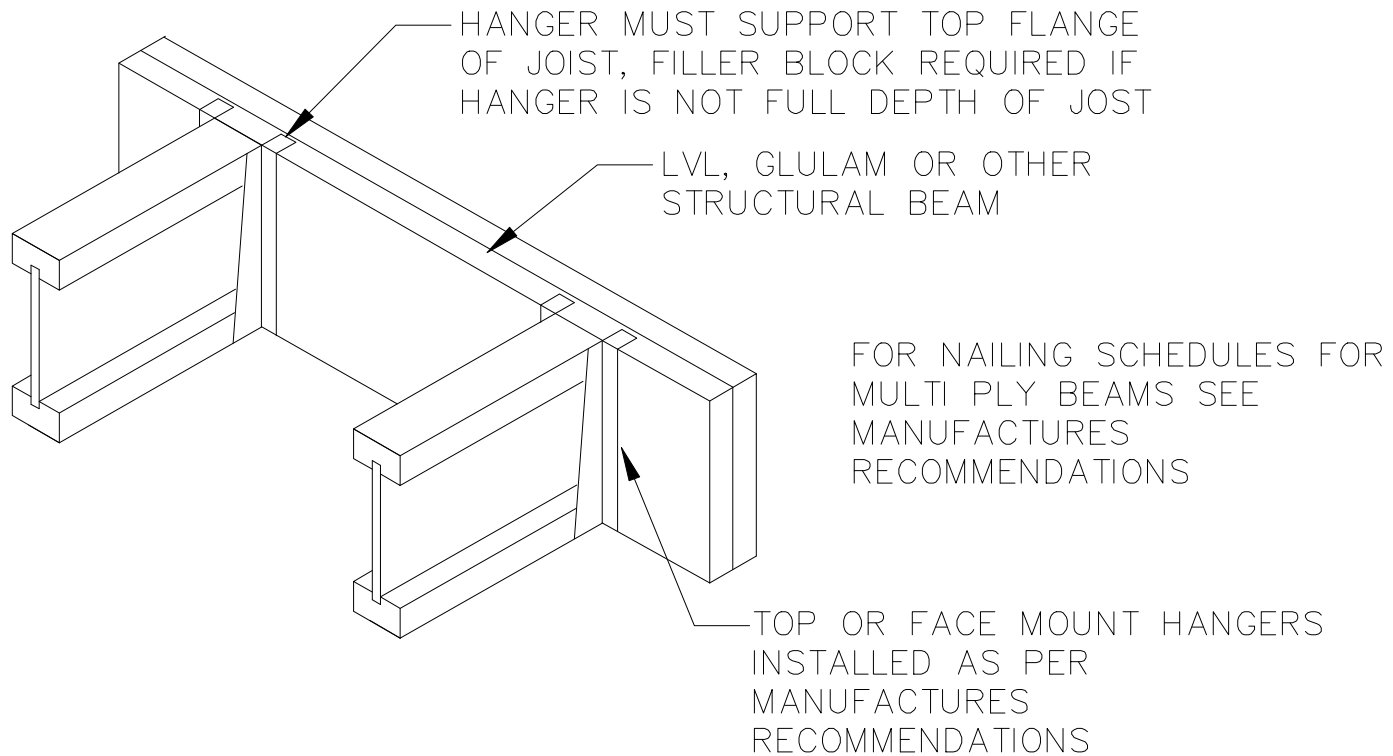

2j

PJI TO FLUSH BEAM DETAIL

ALL NAILS SHOWN IN THESE DETAILS TO BE COMMON NAILS UNLESS OTHERWISE NOTED. 3" BOX NAILS MAY BE SUBSTITUTED FOR 2 1/2" COMMON NAILS