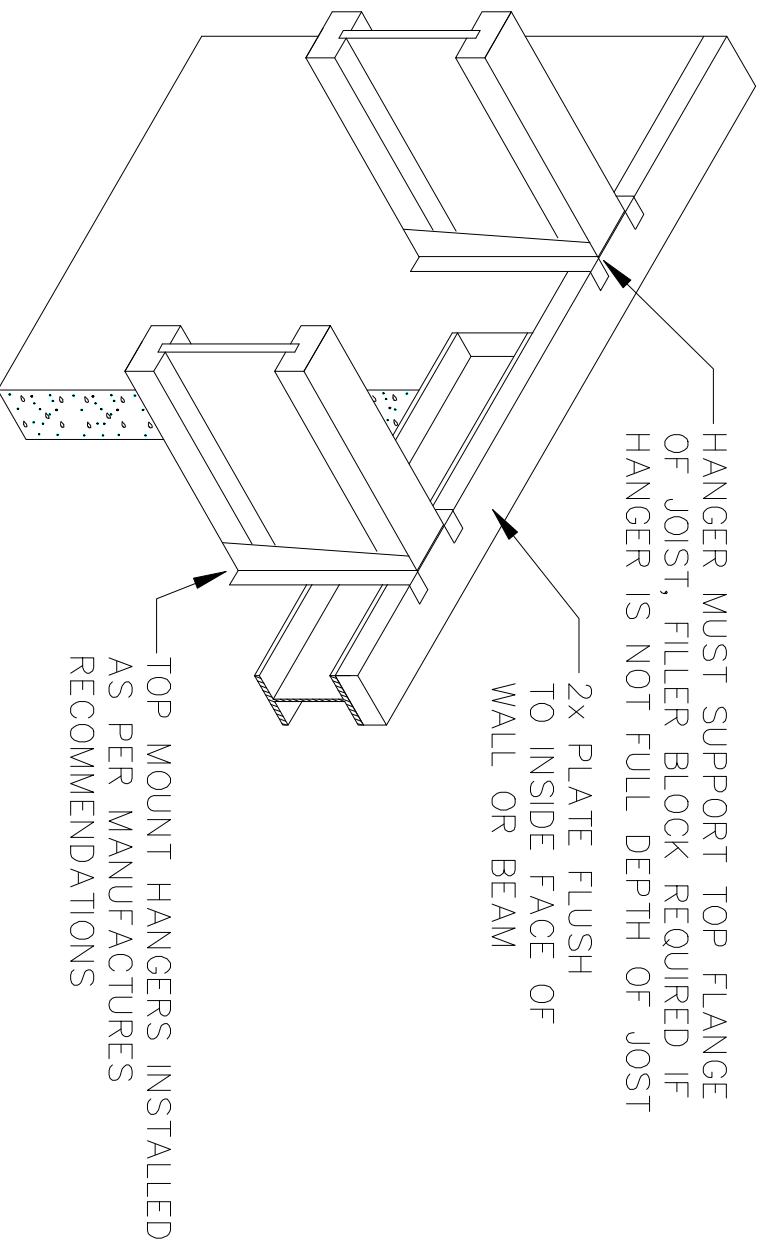

2K

P/JI JOIST WITH TOP MOUNT HANGER DETAIL

ALL NAILS SHOWN IN THESE DETAILS TO BE COMMON NAILS UNLESS OTHERWISE NOTED. 10d BOX NAILS MAY BE SUBSTITUTED FOR 8d COMMON NAILS